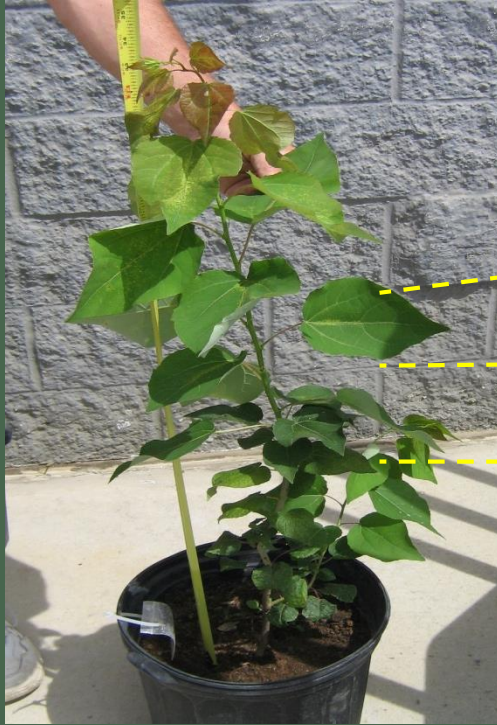

TREES - Aspen

Tree more than doubled in size in less than 2 months.

Note the size of new leaves.

Bud Line.

Before treatment.

Untreated Leaf: under half the size of untreated leaves.

Treated Leaf: Over 6" long and 4.75" wide.

Client : Salt Lake City
Contact : Lance
Date : May 2009
Personal note : not available

Treatment method:

- Mixed 1-2 oz Instagrowth Liquid Concentrate in 1 gallon of water
- Applied ½ gallon of diluted liquid on tree roots
- Applied additionally 2 TBSP Instagrowth Granular Soil Conditioner in hole at base of tree trunk and watered